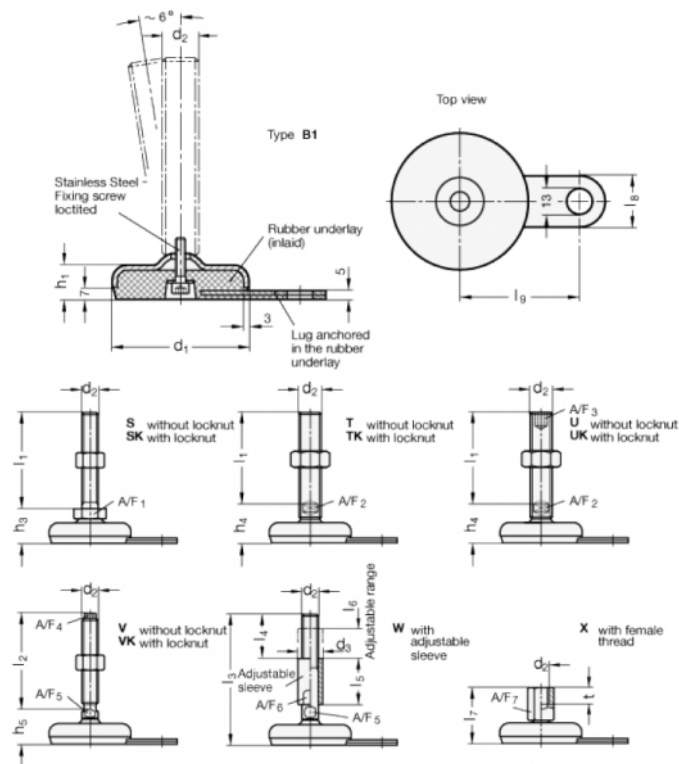

Article number: 203350M16200B1U

Description: E+G levelling foot  
GN 33-50-M16-200-B1-U, Stainless steel

Note: U Without nut, Hexagon socket at the top, Wrench flat at the bottom

## Measures

|           |         |
|-----------|---------|
| A/F2 = 12 | I9 = 45 |
| A/F3 = 8  |         |
| d1 = 50   |         |
| d2 = M16  |         |
| h1 = 18   |         |
| h3 = 32   |         |
| l1 = 200  |         |
| l8 = 25   |         |